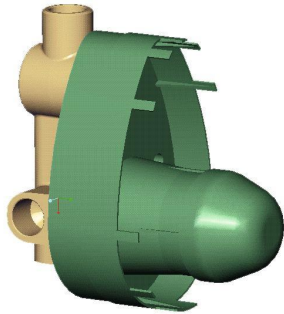

BUILT-IN PARTS

Bath&shower mixer built-in UNIVERSAL KIT1

Bath&shower mixer built-in UNIVERSAL KIT1

Bath&shower built-in KIT1 Universal for all built-in mixers and Unitherm 47 mm Click cartridge, G1/2" connection thread

RECOMMENDED

Extension kit	A963541
Extension kit	A963542

FINISHES*

* NU = Neutral