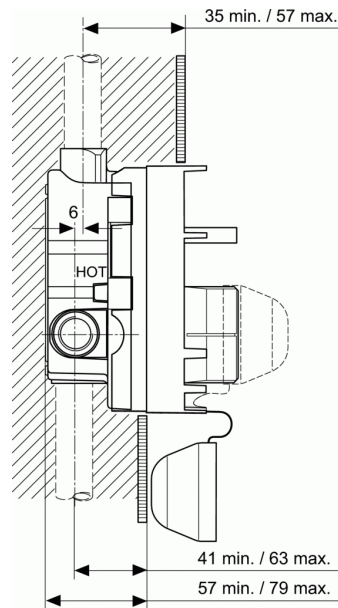

BUILT-IN PARTS

Bath&shower mixer built-in UNIVERSAL KIT1

Bath&shower mixer built-in UNIVERSAL KIT1

Bath&shower built-in KIT1 Universal for all built-in mixers and Unitherm 47 mm Click cartridge, G1/2" connection thread

RECOMMENDED

Extension kit	A963541
Extension kit	A963542

FINISHES*

* NU = Neutral